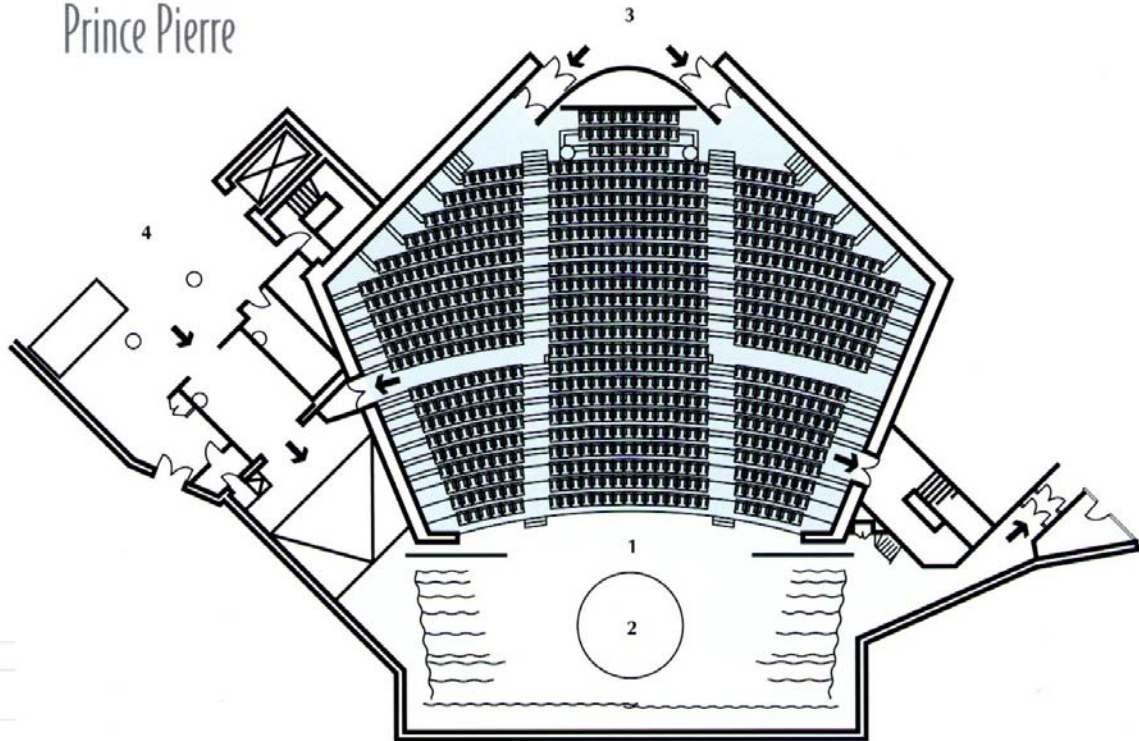

# Salle Prince Pierre

Level -2

- |   |                           |
|---|---------------------------|
| 1 | Stage                     |
| 2 | Built-in turntable        |
| 3 | Foyer and committee rooms |
| 4 | To car park and customs   |